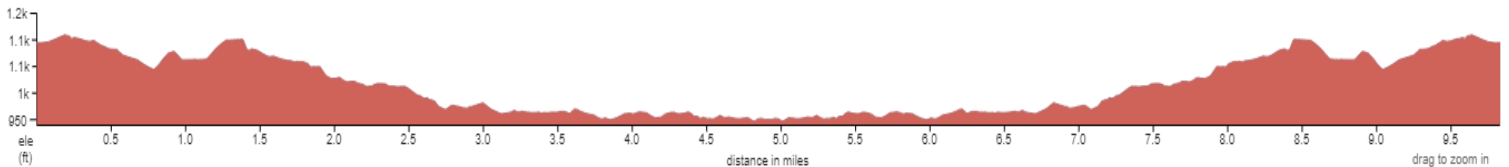

TRAILBLAZER PARK FOR SUSTAINABILITY

10 MILE FAMILY FUN RIDE

RIDE DEPARTS AT 9:00AM

PLEASE ARRIVE BY 8:30AM

Medical Emergency: 911

SAG: 713-899-5311 LOST: SEE CALL SHEET

<http://www.wheelsformeals.com/>

<https://ridewithgps.com/routes/28627292>