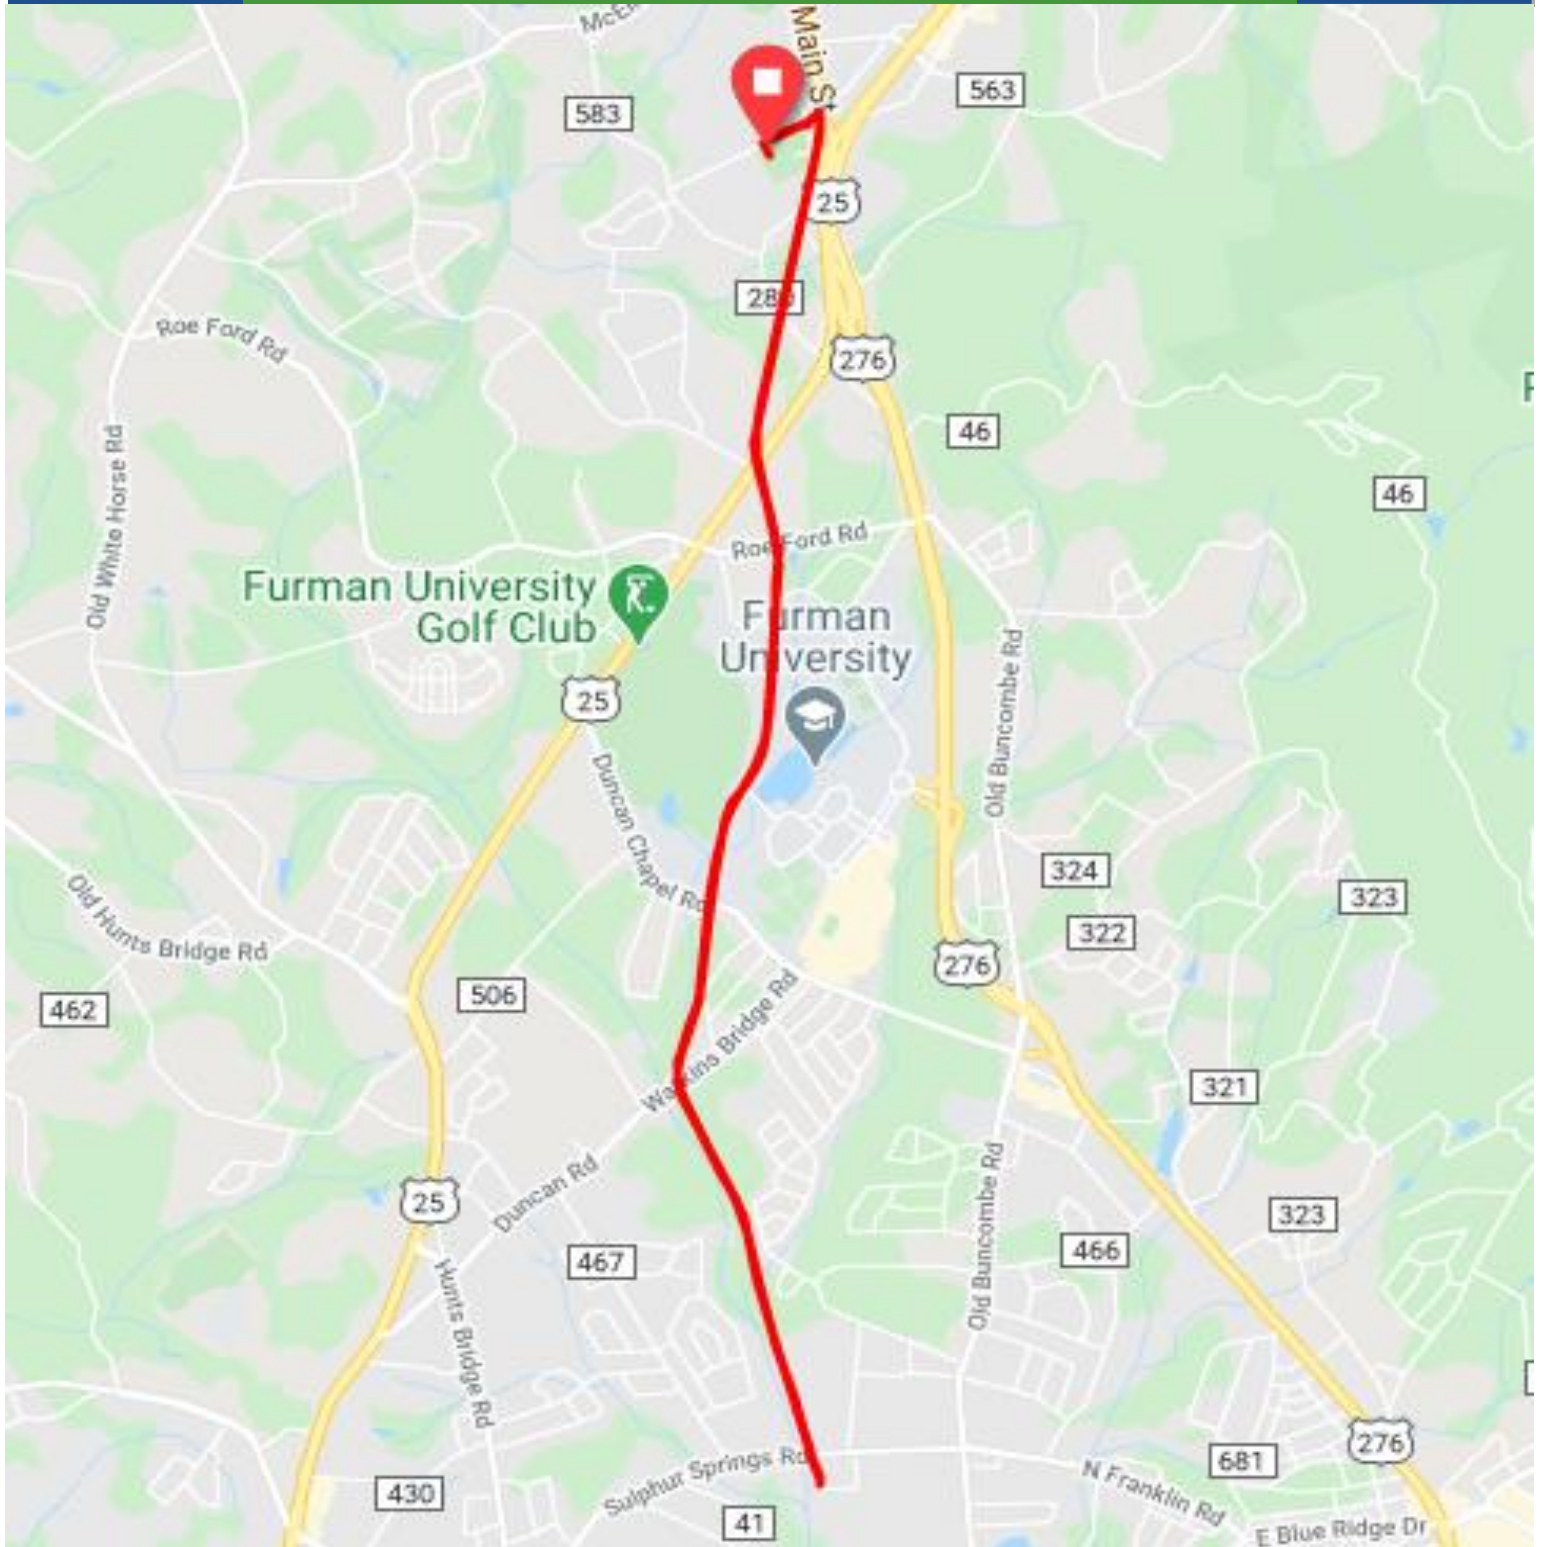

TRAILBLAZER PARK FOR SUSTAINABILITY

10 MILE FAMILY FUN RIDE

RIDE DEPARTS AT 9:00AM

PLEASE ARRIVE BY 8:30AM

Medical Emergency: 911

SAG: 713-899-5311 LOST: SEE CALL SHEET

<http://www.wheelsformeals.com/>

<https://ridewithgps.com/routes/28627292>