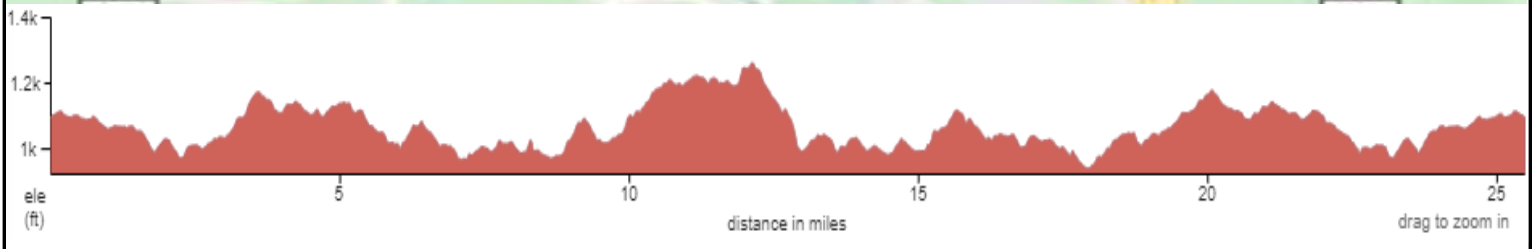

TRAILBLAZER PARK FOR SUSTAINABILITY

25 MILE

RIDE DEPARTS AT 8:30 AM

PLEASE ARRIVE BY 8:00 AM

Medical Emergency: 911	SAG: 713-899-5311 LOST: SEE CALL SHEET
http://www.wheelsformeals.com/	https://ridewithgps.com/routes/28627289