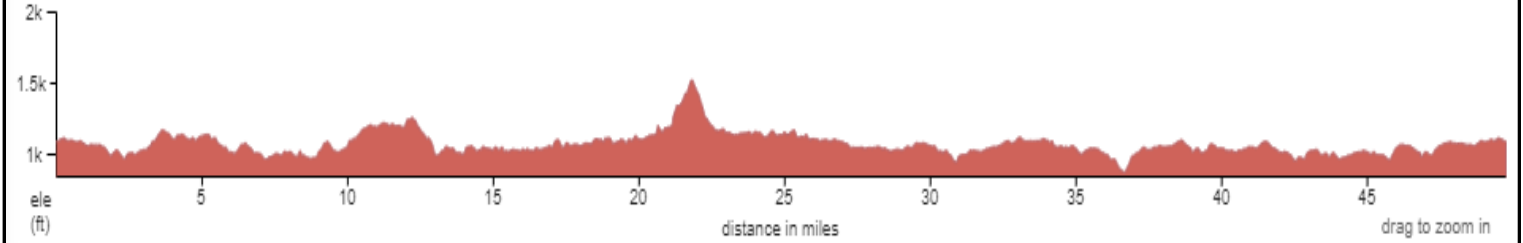

TRAILBLAZER PARK FOR SUSTAINABILITY

50 MILE

RIDE DEPARTS AT 8:30 AM

PLEASE ARRIVE BY 8:00 AM

If starting the course prior to 8:30 am, please be advised that we cannot guarantee all returning rest stops will be set up for use.