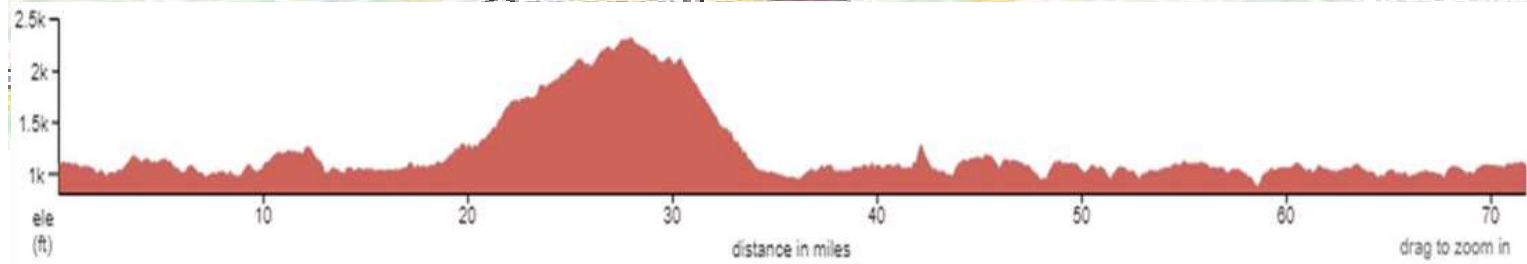

TRAILBLAZER PARK FOR SUSTAINABILITY

72 MILE

RIDE DEPARTS AT 8:00 & 8:10 AM

PLEASE ARRIVE BY 7:30 AM

If starting the course prior to 8:30 am, please be advised that we cannot guarantee all returning rest stops will be set up for use.